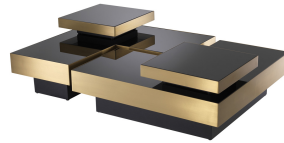

E I C H H O L T Z

SPECIFICATION SHEET

Item no.	113961
Item description	Coffee Table Nio brushed brass finish set of 4 Brushed brass finish black glass black base
Suitable for	Indoor use/dry locations only
Net weight (kg)	0

DIMENSIONS

Item dimensions (cm)	40/80 x 80 x H. 23 cm tray 40 x 40 x H. 10 cm
Item dimensions (inch)	15.75"/31.5" x 31.5" x 9.06" H tray 15.75" x 15.75" x 3.94" H
Glass thickness (mm)	12 mm
Glass thickness (inch)	0,472 inch

SPECIFICATIONS

Material(s)	113961A: Stainless steel Iron 113961B: Glass 113961C: Stainless steel Iron 113961D: Glass
Glass type	Tempered glass

LOGISTIC INFORMATION

113961A - Coffee Table Nio brushed brass finish - Table - 2pc(s)