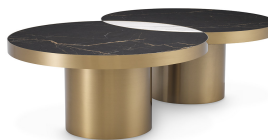

## SPECIFICATION SHEET

<b>Item no.</b>	114399
<b>Item description</b>	Coffee Table Breakers brushed brass finish Brushed brass finish   ceramic marble look
<b>Suitable for</b>	Indoor use/dry locations only
<b>Net weight (kg)</b>	0

### DIMENSIONS

<b>Item dimensions (cm)</b>	139 x 80 x H. 35,5 cm
<b>Item dimensions (inch)</b>	54.72" x 31.5" x 13.98" H

### SPECIFICATIONS

<b>Material(s)</b>	114399A: Stainless steel   Bronze
	114399B: Ceramic